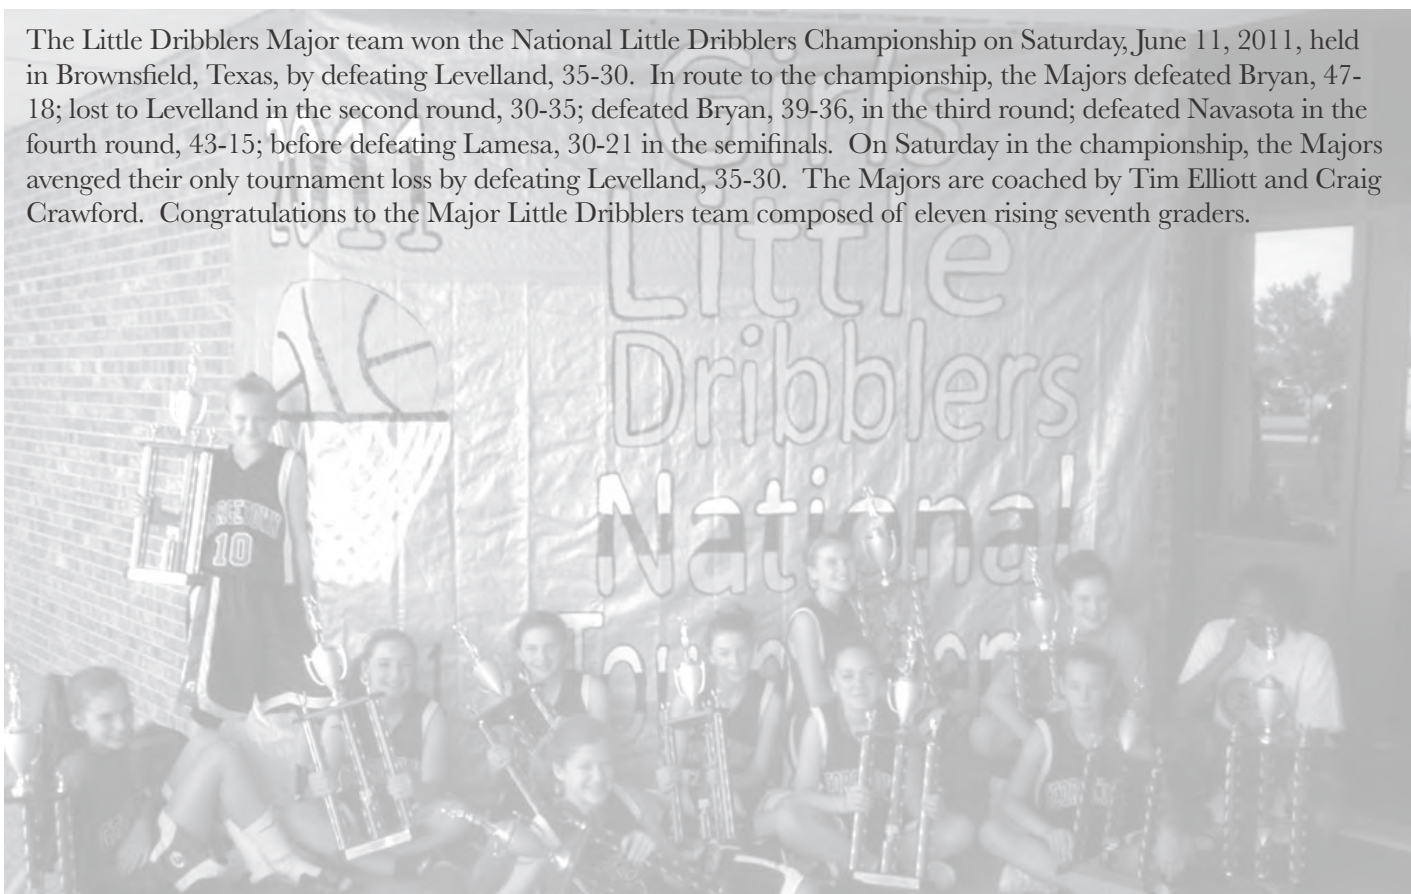

Branch: 750 E. Interstate 30, Suite 150, Rockwall, TX 75087

EAGLE FIGHT NEVER DIES!

**BUSH'STM
CHICKEN!**

3411 Williams Dr, Georgetown, TX 78628

AUTOGRAPHS

The Little Dribblers Junior team placed third in the National Little Dribblers Tournament, held June 8-11, 2011, in Brownsfield, Texas. The Juniors went 3-2, defeating Levelland in the first round, 28-6, before losing in double-overtime to the eventual champion Lamesa, 38-39. Next the team defeated Mexia, 41-29, and Navasota, 29-27, before losing to Lumberton, 16-30. The team was coached by Robin Herman, Suzanne Isbell, and Jim Brown. Congratulations to the Junior Little Dribbler team made up of nine rising fifth graders and one rising fourth grader!