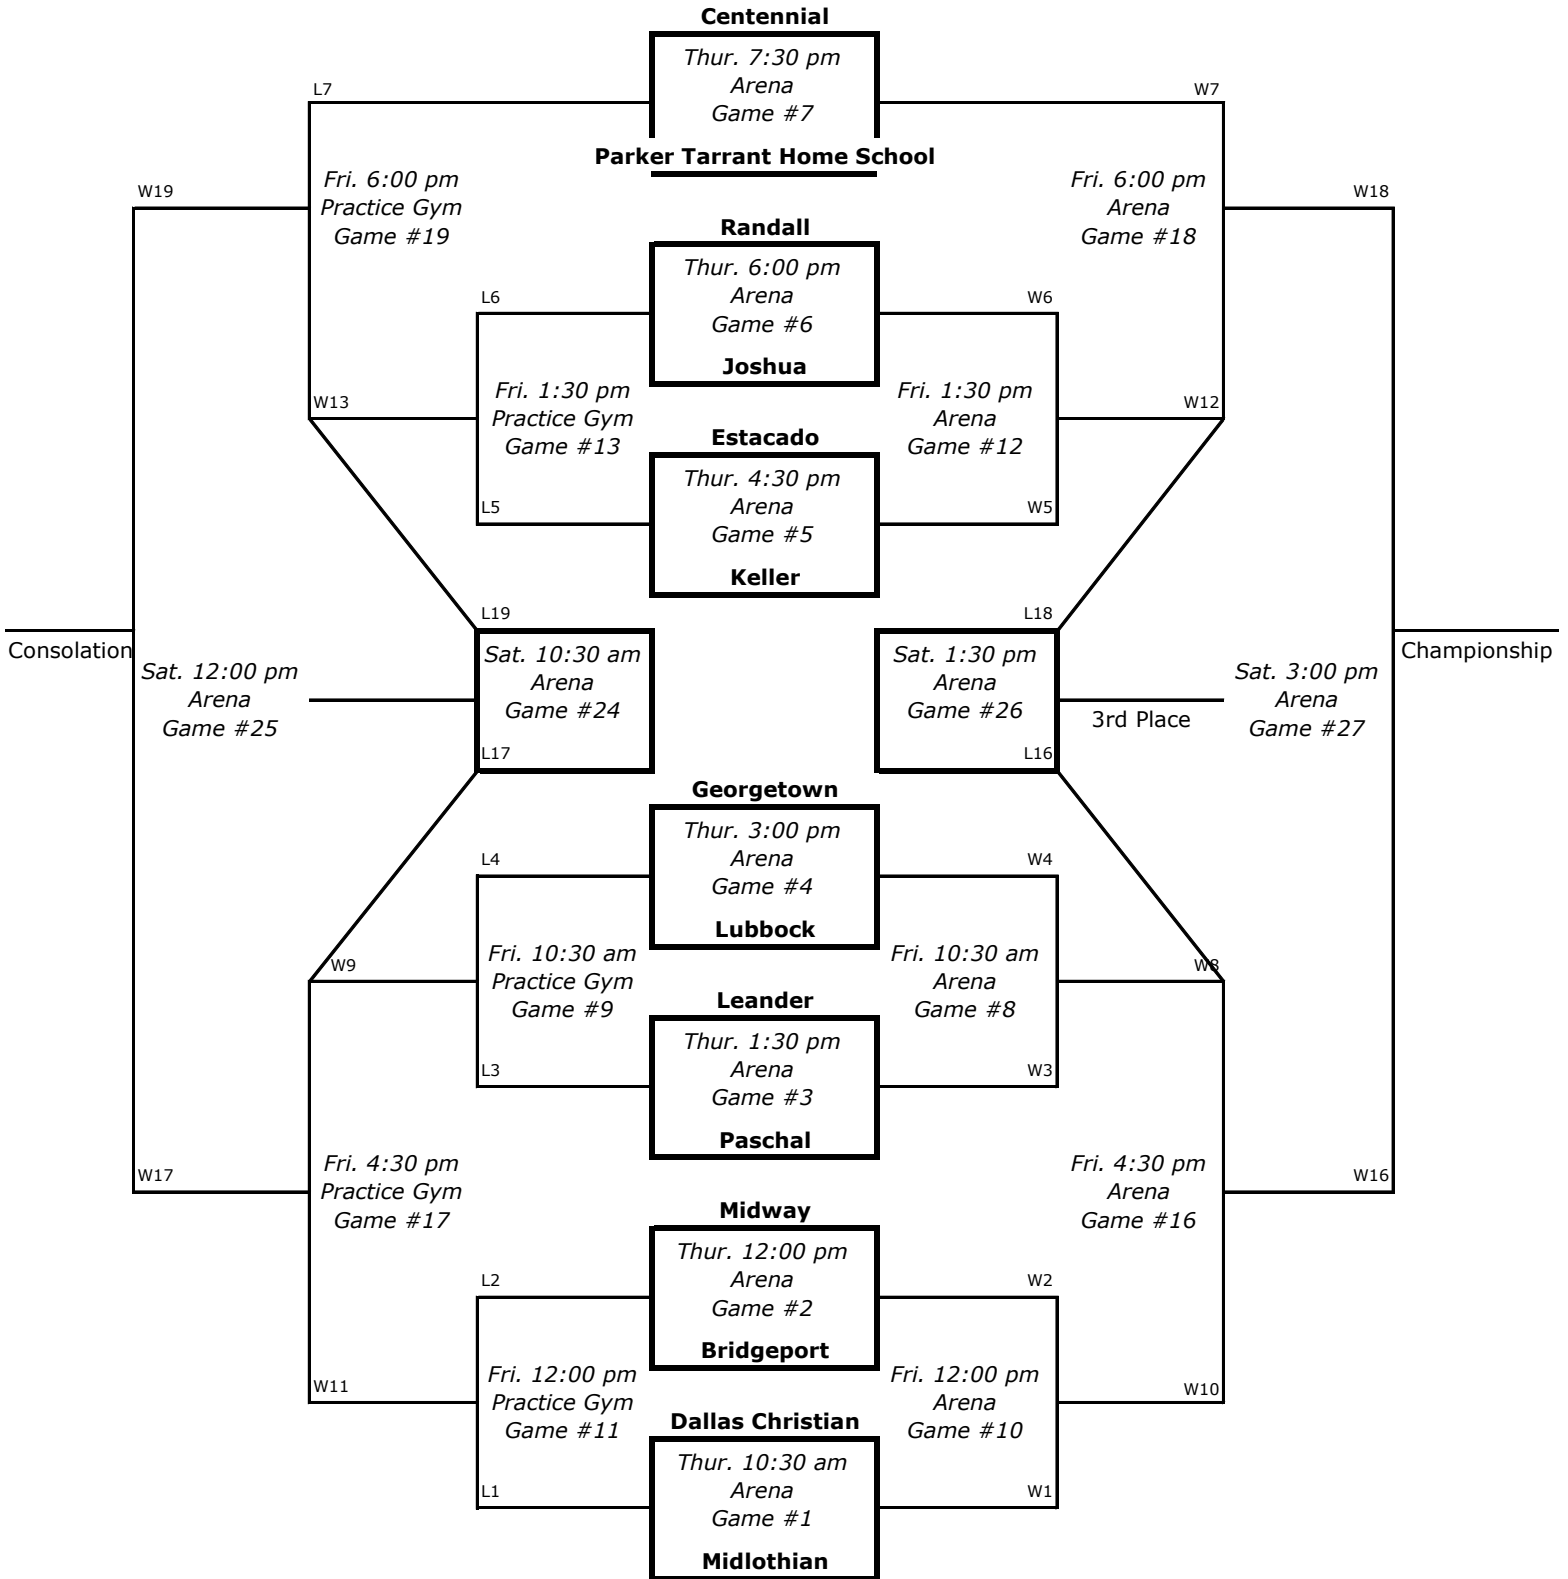

# Lady Spartan Classic November 10 - 12

**Top Team - White**  
**Bottom Team - Dark**

# **Lady Spartan Classic**

## **November 10 - 12**

L9  
Fri. 3:00 pm  
Practice Gym  
Game #15  
L11

L8  
Fri. 3:00 pm  
Arena  
Game #14  
L10

L13  
Sat. 10:30 am  
Practice Gym  
Game #20  
L9

L12  
Sat. 12:00 pm  
Practice Gym  
Game #21  
L8

L11  
Sat. 1:30 pm  
Practice Gym  
Game #22  
L13

L10  
Sat. 3:00 pm  
Practice Gym  
Game #23  
L12